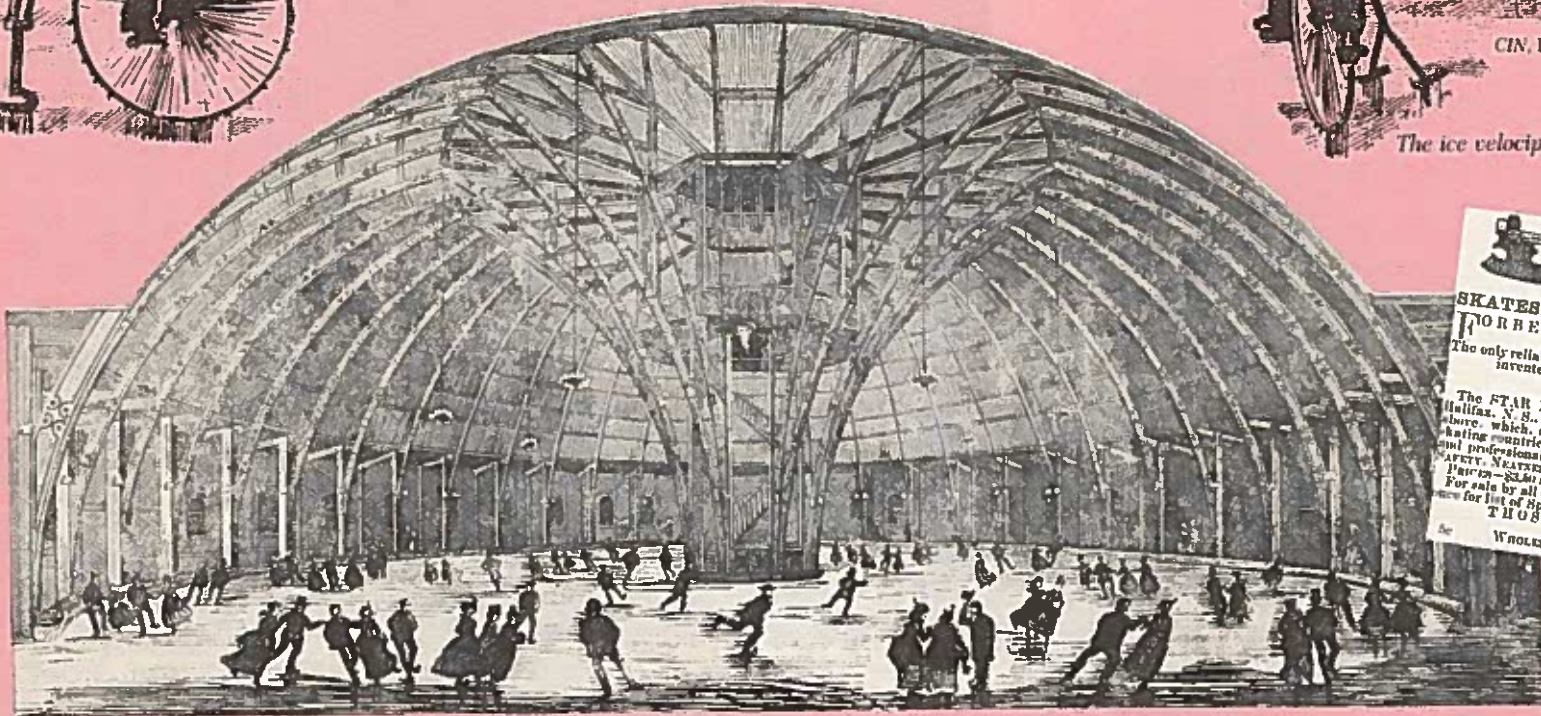

# LEISURE TIME

CIN, Feb. 19

The ice velocipede

Skating rink, Saint John, N.B.

CIN, Feb. 12, 1870

**MAGIC LANTERNS**

MAGIC AND DISSOLVING-VIEW LANTERNS.  
PRICE LISTS ON APPLICATION.

A BOY'S LANTERN OF 36 PICTURES  
FOR \$2.25.

H. SANDERS, OPTICIAN, 61, St. James St.  
(Next door to Dawson's.)

CIN

A train trip from London to Port Stanley, Ontario for a day at the beach

CIN, Mar. 5, 1870

A pantomime is a play without words in which the actors express themselves by gestures and facial expressions.

Curling at Montreal, 1878: This composite photograph shows prominent Canadians curling on the St. Lawrence. Lady Dufferin (the Governor-General and his wife) are shown in the center with Prime Minister Sir John A.